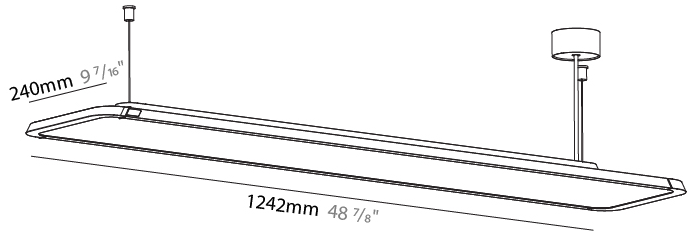

1. To build a product code in our configurator select the specify button on the base model # product page
2. To build a manual product code on this datasheet choose from the options listed below in blue font and add the suffix to the base model #

GENERAL

Series: Hadi
Subseries: Hadi-M Suspended
Brand: Prolicht
Division: Architectural
Mounting Type: Suspension
Mounting Location: Ceiling
Subcategory: Pendant

PHYSICAL

Shape: Rectangle
Length (mm): 1242
Length (in): 48 7/8
Width (mm): 240
Width (in): 9 7/16
Height (mm): 48
Height (in): 1 7/8
Light Distribution: Direct / Indirect
Fixture Finish: SSR / BKV / CWI / CRY / HAB / UFT / ITA / RUA / FTG / MYG / LOD / PUS / FRO / FUP / KIA / POP / BLS / SPG / MEY / GOH / GUM / CHC / COM / ABZ / JAG / OBR / MOS / ROR
Fixture Material: Extruded Aluminum / Steel
Cable Details: 2,000mm / 6,000mm Transparent Cable

ELECTRICAL

Lamp Type: LED (Zhaga Standard)
Input Wattage (W): 68.5
Total Output Wattage (W): 61.8
Dimming: Non-Dimmable
Driver Included: No
Driver Location: Integrated
Driver Type: Constant Current - Universal
Driver Class: Class 2
Input Voltage (V): 120 - 277
Upon Request: 0-10V Dimming

LED

Color Temperature (°K): 3000 / 3500 / 4000
Max. Delivered Lumen (lm): 7246 / 7230 / 7378
Nominal Lumen (lm): 8606 / 8687 / 8762
CRI: >90 CRI
Lamp Life (hrs): 50000

OPTICAL

RATINGS AND CERTIFICATIONS

Certified By: Certified for North American Standards
IP rating: IP20